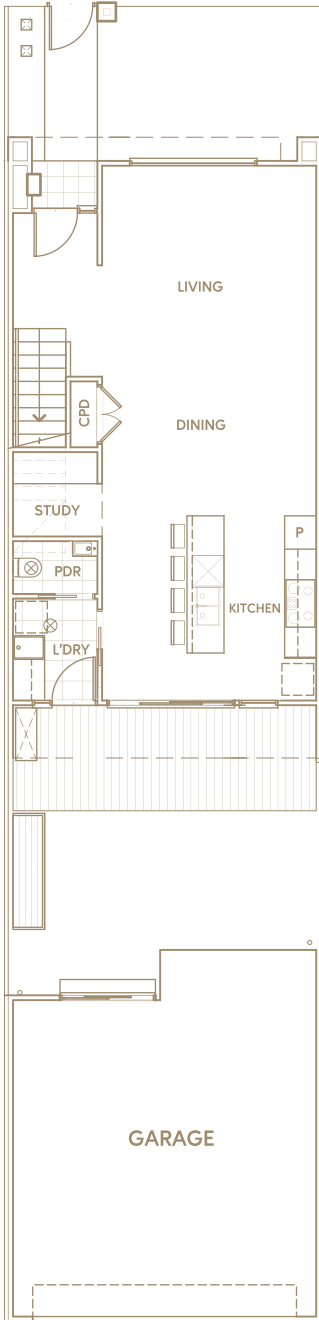

Townhome 8

167m² 18sq

3 BED

2 BATH

2 GARAGE

GROUND FLOOR

FIRST FLOOR