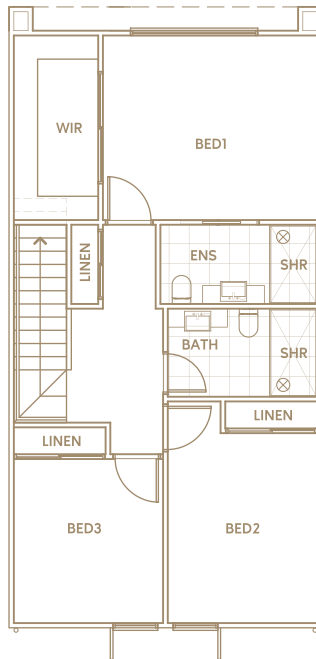

Townhome 8

167m² 18sq

3 BED

2 BATH

2 GARAGE

GROUND FLOOR

FIRST FLOOR