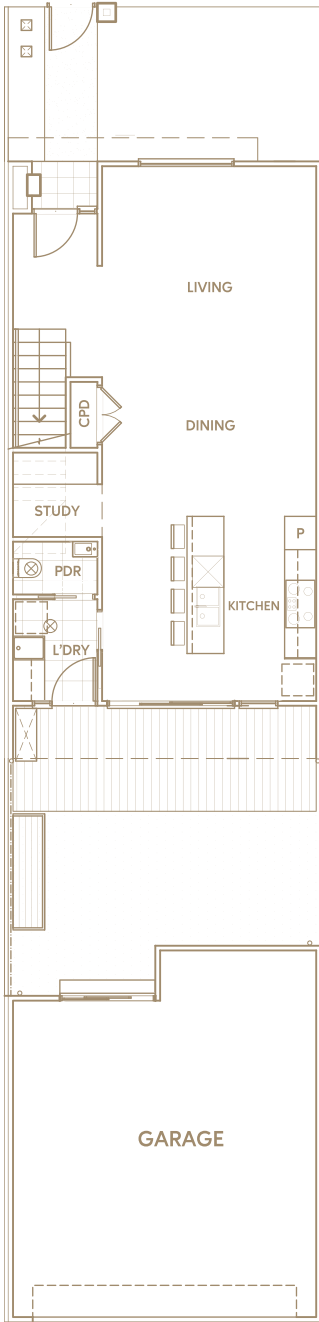

Townhome 7

167m² 18sq

3 BED

2 BATH

2 GARAGE

GROUND FLOOR

FIRST FLOOR