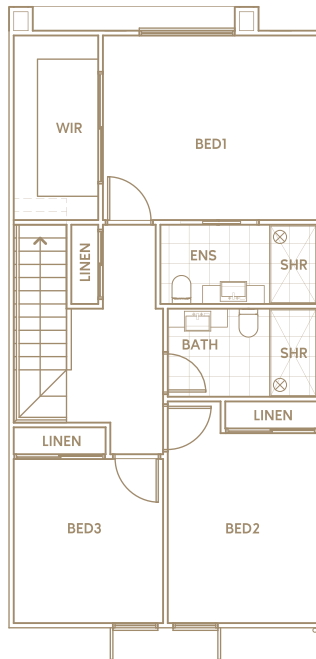

Townhome 7

167m² 18sq

3 BED

2 BATH

2 GARAGE

GROUND FLOOR

FIRST FLOOR