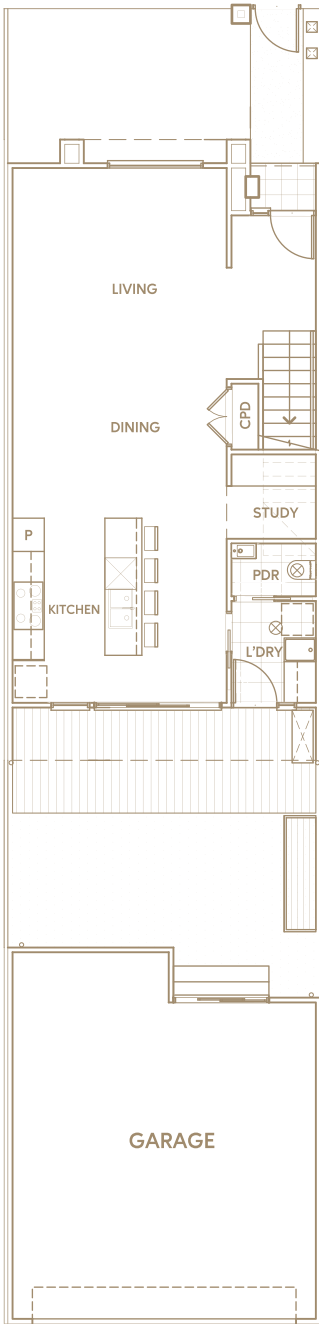

Townhome 6

167m² 18sq

3 BED

2 BATH

2 GARAGE

GROUND FLOOR

FIRST FLOOR