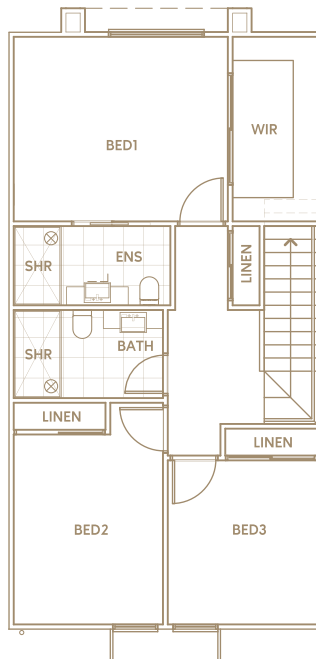

Townhome 6

167m² 18sq

3 BED

2 BATH

2 GARAGE

GROUND FLOOR

FIRST FLOOR