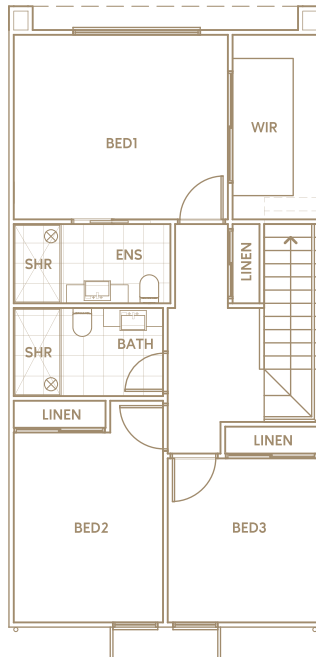

Townhome 4

167m² 18sq

3 BED

2 BATH

2 GARAGE

GROUND FLOOR

FIRST FLOOR