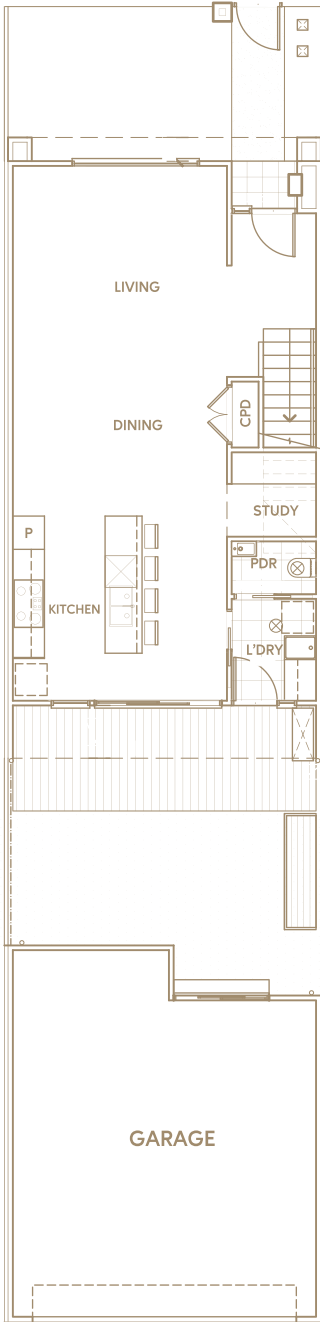

Townhome 4

167m² 18sq

3 BED

2 BATH

2 GARAGE

GROUND FLOOR

FIRST FLOOR