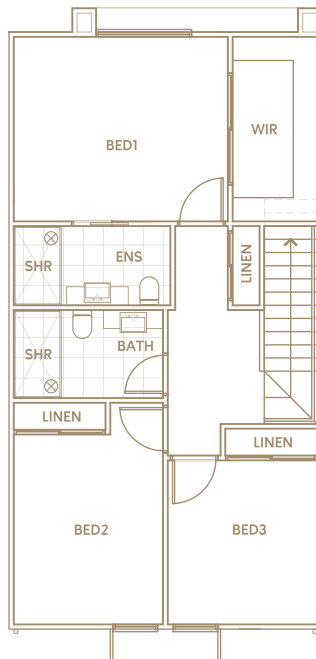

## Townhome 3

167m<sup>2</sup> 18sq

3 BED

2 BATH

2 GARAGE

GROUND FLOOR

FIRST FLOOR