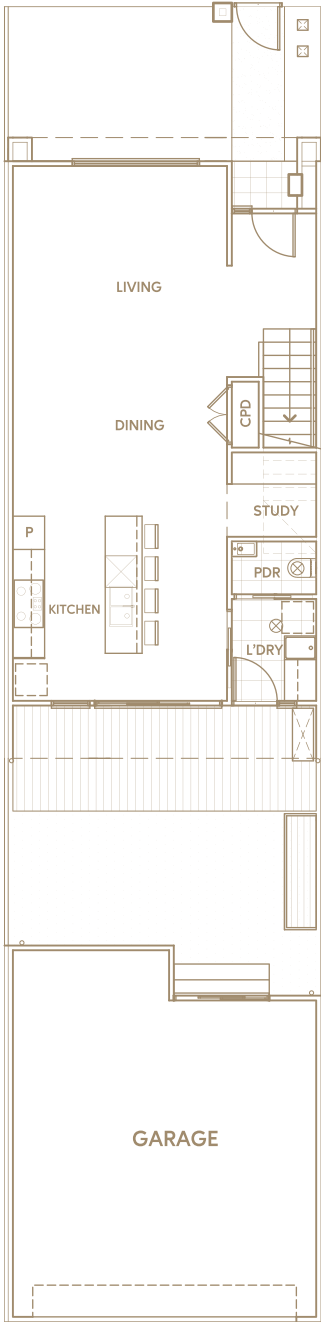

## Townhome 2

167m<sup>2</sup> 18sq

3 BED

2 BATH

2 GARAGE

GROUND FLOOR

FIRST FLOOR