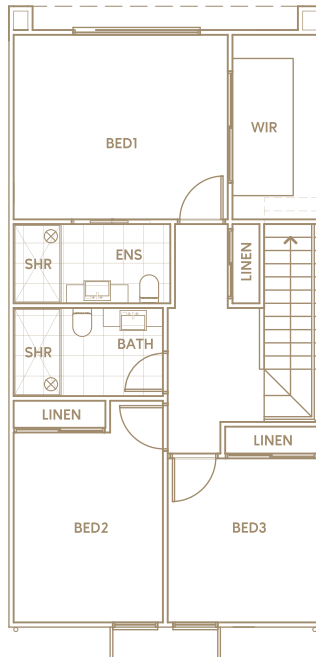

## Townhome 2

167m<sup>2</sup> 18sq

3 BED

2 BATH

2 GARAGE

GROUND FLOOR

FIRST FLOOR