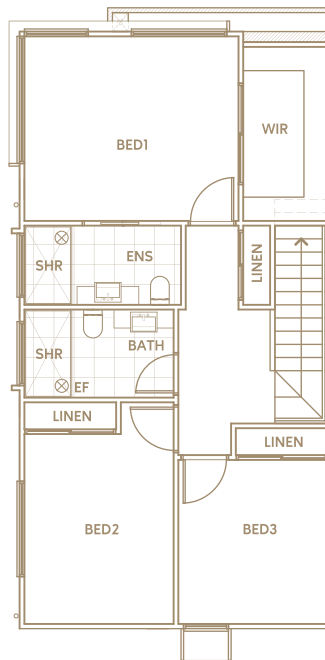

Townhome 1

167m² 18sq

3 BED 2 BATH 2 GARAGE

GROUND FLOOR

FIRST FLOOR