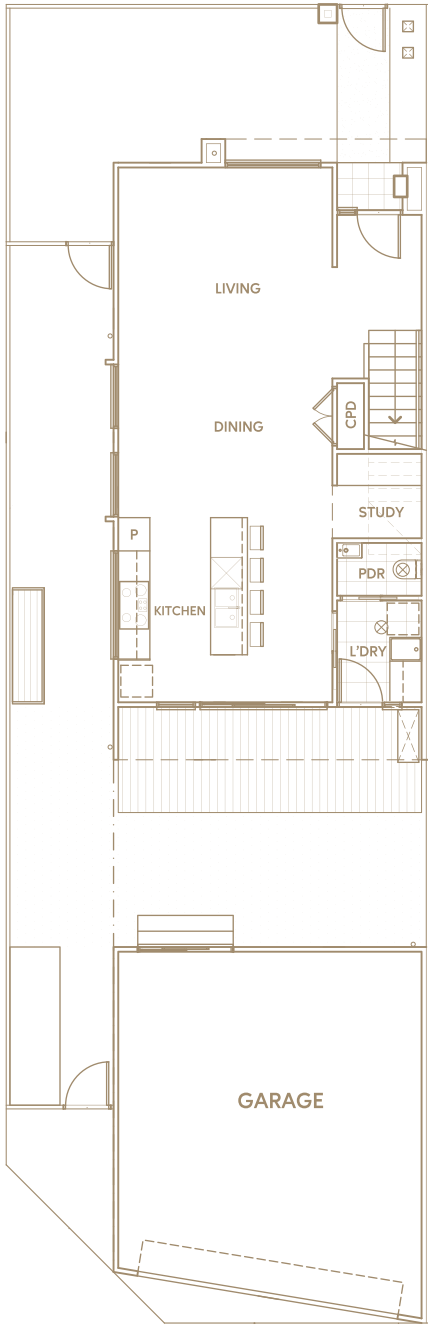

Townhome 1

167m² 18sq

3 BED 2 BATH 2 GARAGE

GROUND FLOOR

FIRST FLOOR